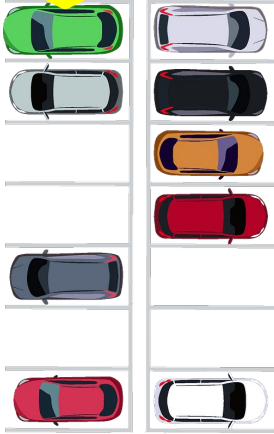

St. Anne ACCESS to Student Personal Items

Please park in the parking lot and make your way to the back of the school

- Only 7 people in the school at a time
- Only 1 family member per family to come to the school
- Only 10 minute time slots allotted to drop off and pick up items
- Pylons will be set up to maintain physical distance while you wait
- Wearing of a facemask is encouraged