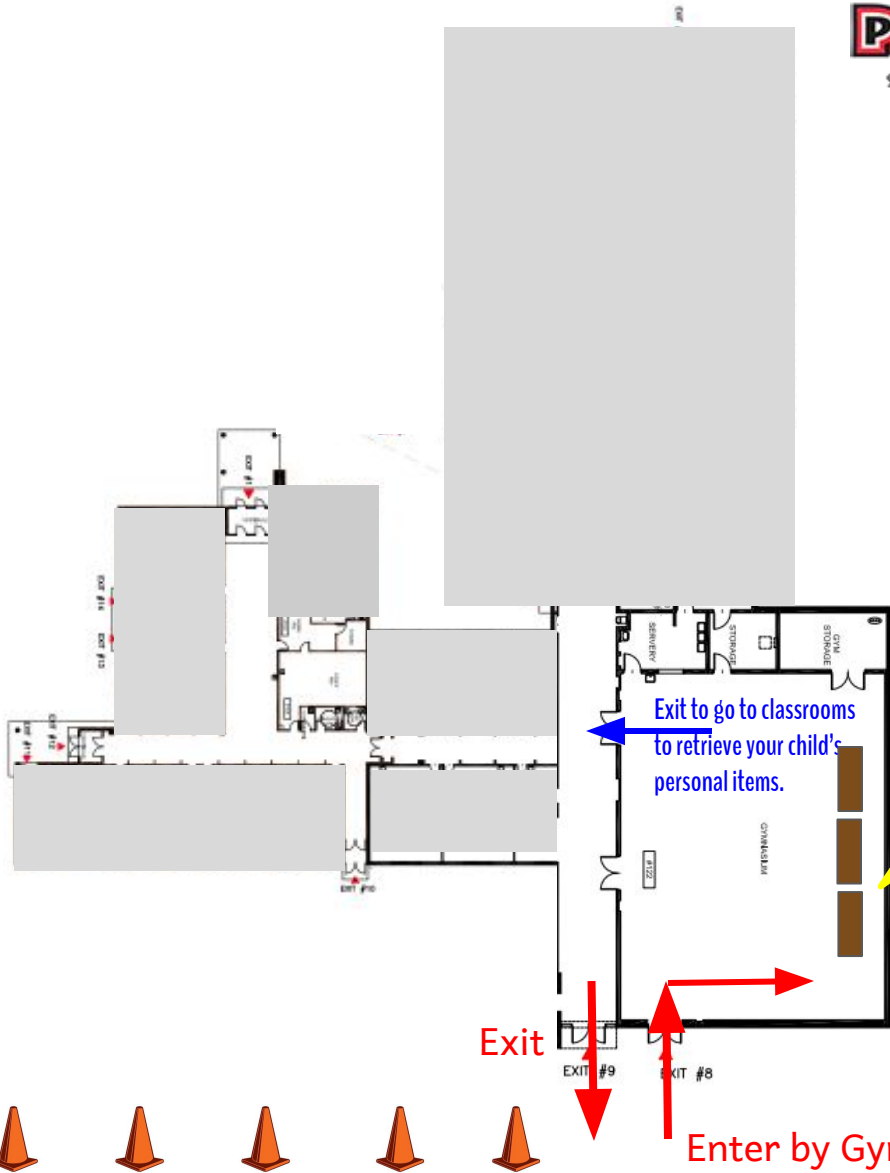

St. Anne ACCESS to Student Personal Items

Please park in the parking lot and make your way to the back of the school

- Only 7 people in the school at a time
- Only 1 family member per family to come to the school
- Only 10 minute time slots allotted to drop off and pick up items
- Pylons will be set up to maintain physical distance while you wait
- Wearing of a facemask is encouraged